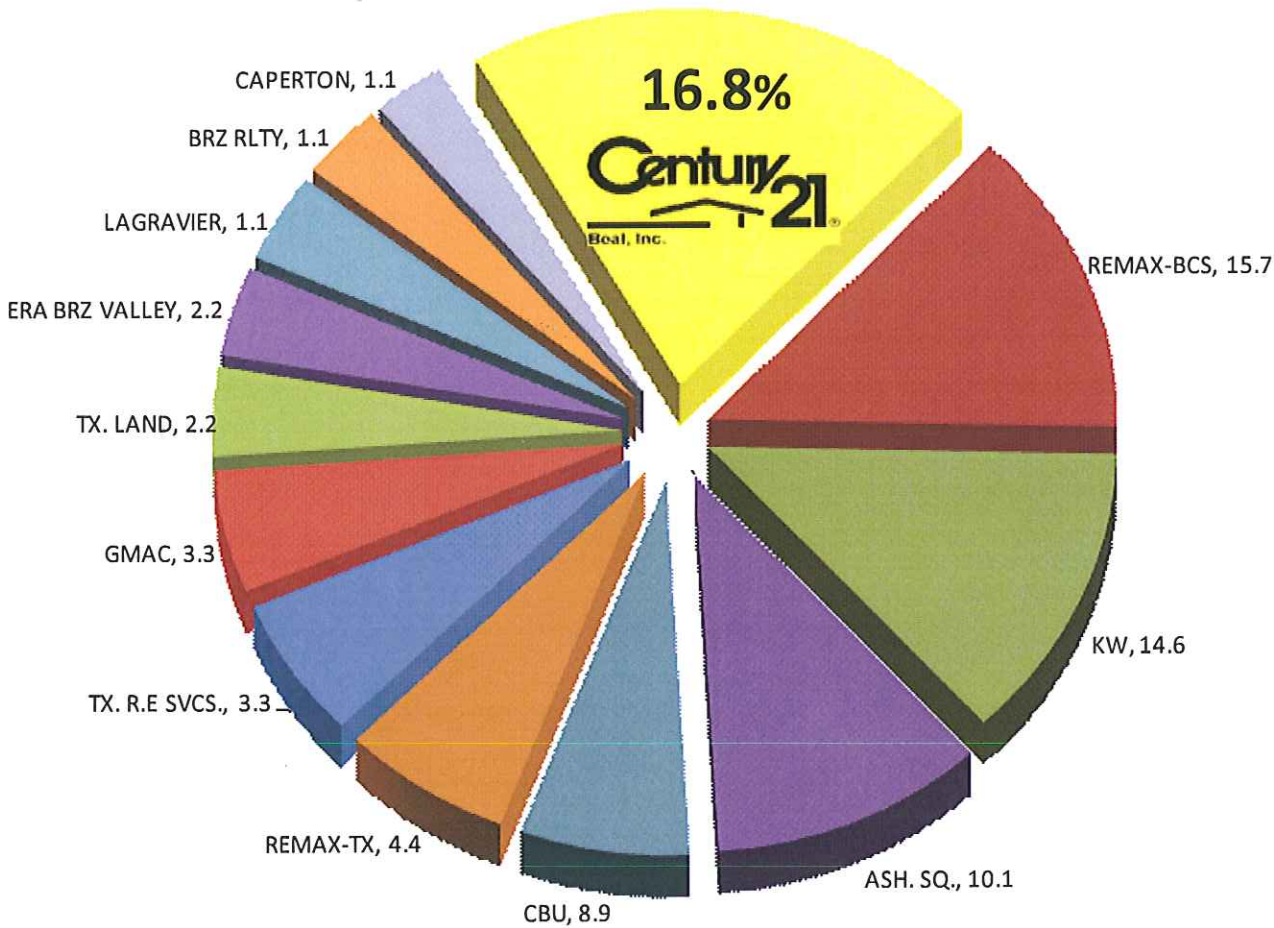

When only the best will do!

CENTURY 21 BEAL MARKET SHARE

PROPERTIES SOLD
JANUARY 2010
RESIDENTIAL ONLY

Number of Residential Properties Sold

Note: This representation in whole or in part is based on data supplied by the Bryan-College Station Association of Realtors or its Multiple Listings Service. Neither the Association nor its MLS guarantees or is in any way responsible for its accuracy. Data maintained by the Association or its MLS may not reflect all real estate activity in the market.